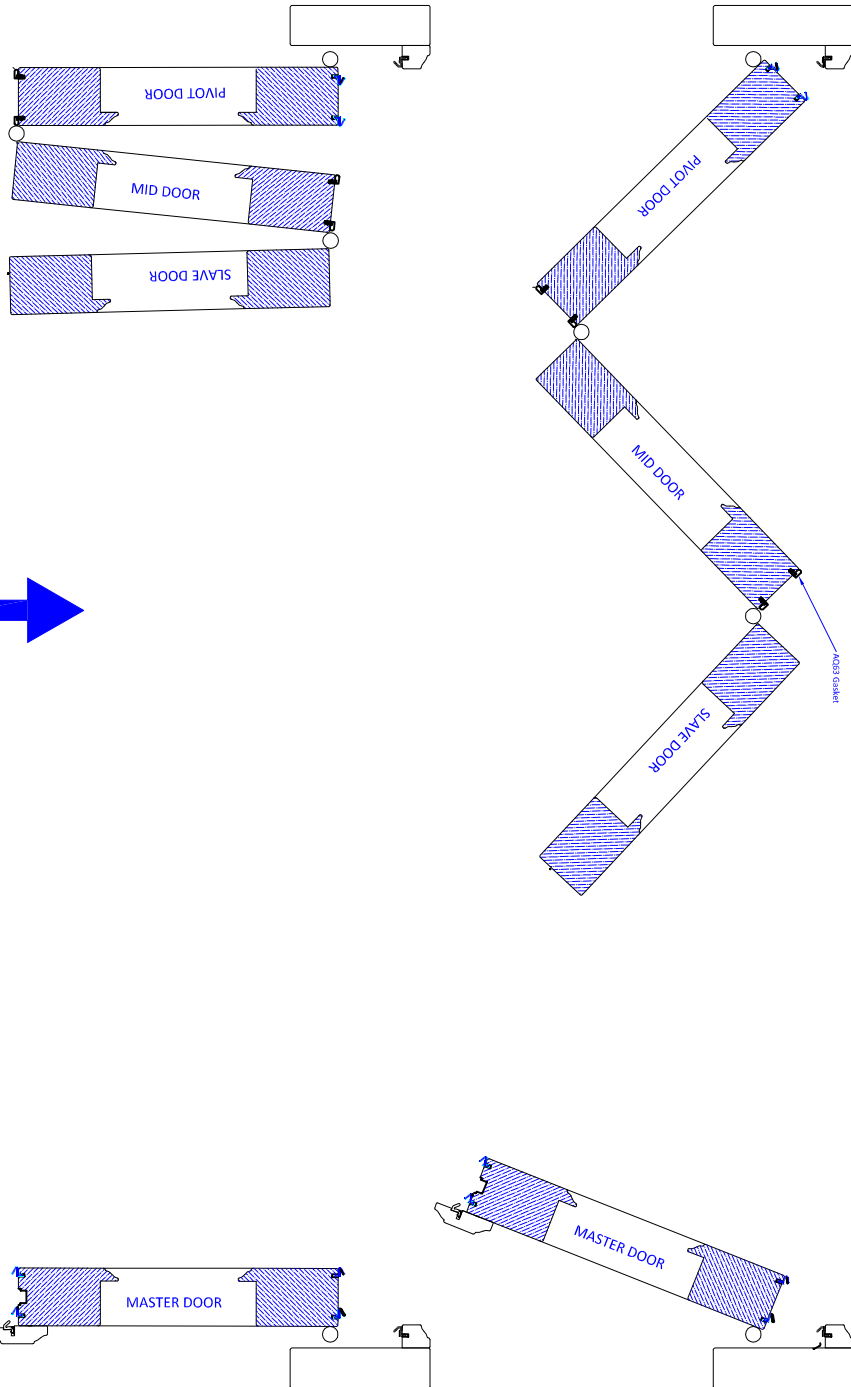

3+1 DOOR LH FOLDING

VIEWED FROM OUTSIDE

Drawing number
PJ014-02

Drawn by - date
J Connolly 14/03/2013

Checked by - date

Approved by - date

Scale
Not to scale

Rev no
0